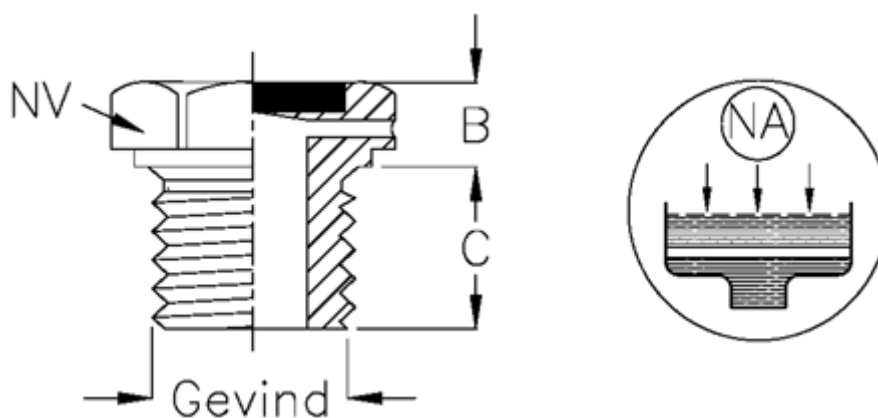

Data Sheet

Article number: 21341454A

Description: Filling plug with breather
Type 34B M18x1,5 ET.A (filling red)

Measures

B = 7
C = 10
NV = 22
Thread = M18x1,5